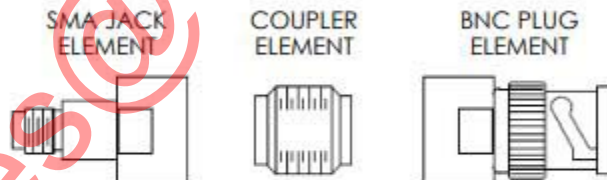

PREMIUM COAX ADAPTOR KIT

AN EXAMPLE OF A TYPICAL THREE ELEMENT COMBINATION IS SHOWN BELOW. ANY TWO CONNECTOR ELEMENTS IN A KIT MAY BE JOINED BY SCREWING THEM ONTO A COUPLER ELEMENT.

BAK400 CONSISTS OF 8 IDENTICAL COUPLER ELEMENTS AND 2 EACH OF THE FOLLOWING CONNECTOR ELEMENTS, A TOTAL OF 40 ELEMENTS.

PLUGS

TYPE "N"
UHF
MINI UHF
SMA
BNC
TNC
F
RCA PHONO

JACKS

TYPE "N"
UHF
MINI UHF
SMA
BNC
TNC
F
RCA PHONO